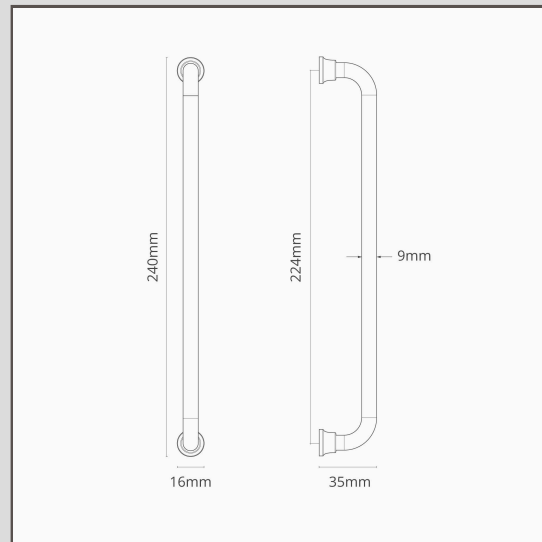

Sycamore Furniture Handle 224mm - Bronze

14233

This furniture handle is a traditional design that brings character into your home. It'll work well in any country style or modern kitchen.

Bronze is our boldest finish, but it isn't shiny or bright, so it has a subtle side to it too. It's a deep matt brown colour that's almost black in some lights.

- Made from solid brass
- Pair with [hooks](#), [shelf brackets](#) and [switches](#)