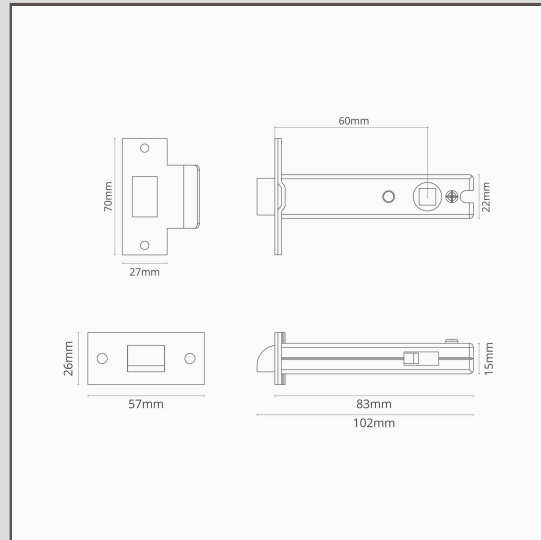

60mm Strong Latch - Polished Nickel

14017

Our strong latch will keep your door tightly closed. It's engineered with strong springs, so it's ideal for use with unsprung lever door handles.

Polished nickel is our answer to chrome. It's a bit warmer, which we think is more versatile, so you can use it with warm or cool colour palettes.

- Polished nickel-finished face plate and strike plate made from solid brass
- Use with our unsprung lever door handles
- Strong sprung
- 100mm strong latch also available
- 60mm backset
- Two-way action