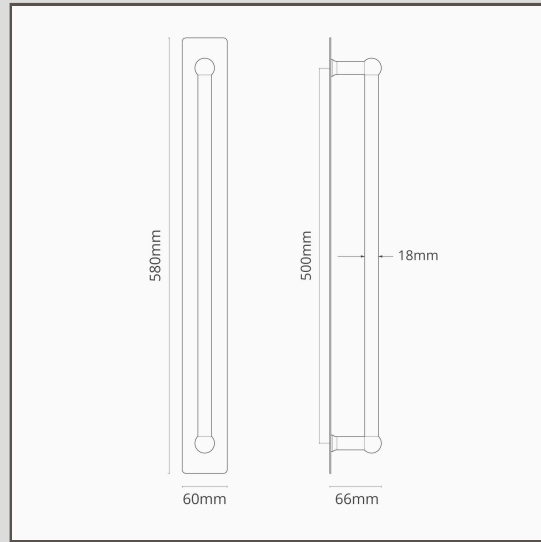

Harper Double Pull Handle with Plate 500mm - Polished Nickel

13733

Ideal for doors that don't need sprung latches to open and close, the Harper Double Pull door handles are a simple design.

The backing plates will protect your doors from finger marks and scuffs.