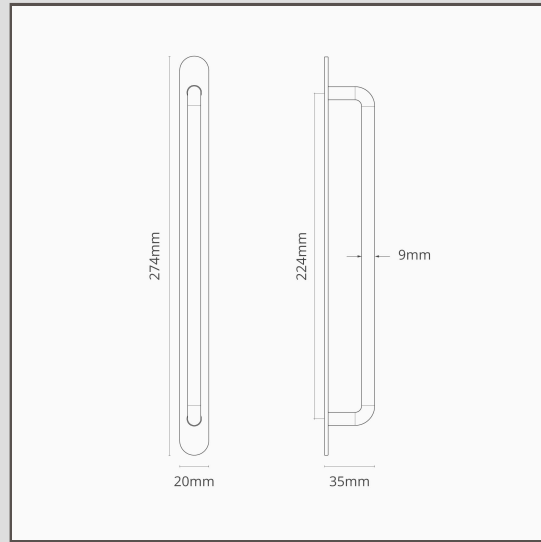

Kilburn Furniture Handle 224mm - Polished Nickel

13565

This simple design looks great on all wardrobes and dresser drawers.

The slimline back plate is discreet but will still protect your furniture from finger marks or scratches.