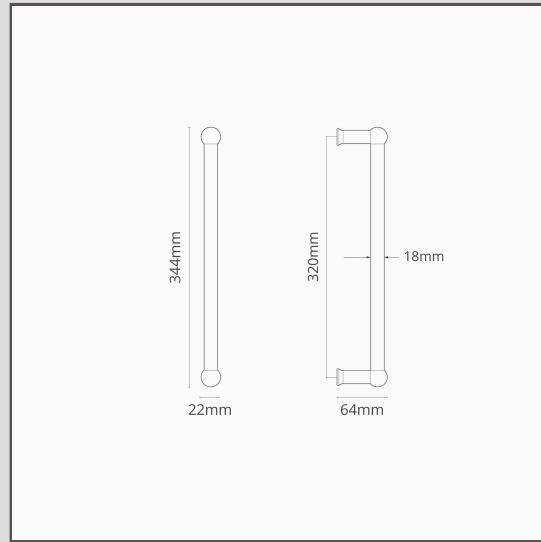

## Harper Double Pull Handle 320mm - Antique Brass

13124

Ideal for doors that don't need sprung latches to open and close, the Harper Double Pull door handles are a simple design.

Antique brass is what's called a 'living' finish because it reacts to the air and moisture around it, causing it to darken (especially in the areas you touch most). We've given it a head start by ageing it by hand, so it has that antique look right out the box.

- Double sided fixings for back-to-back installation
- Includes rubber washers for glass doors
- Made from solid brass
- Match with coordinating hinges, thumb turns, locks and doorstops from the [antique brass collection](#)
- Antique Brass takes 1-3 months to darken and mature. The product in this picture is one month old.
- Mounting Kit included for installation on solid doors.
- Please find information for installation on our instructions page.