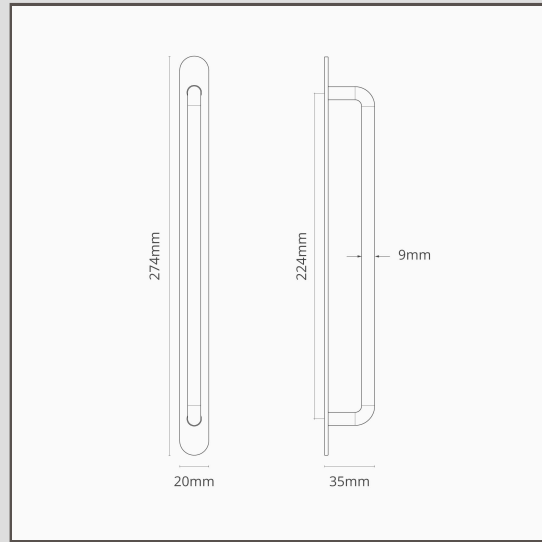

Kilburn Furniture Handle 224mm - Bronze

13123

This simple design looks great on all kitchen cabinets and drawers.

The slimline back plate is discreet but will still protect your furniture from finger marks or scratches.