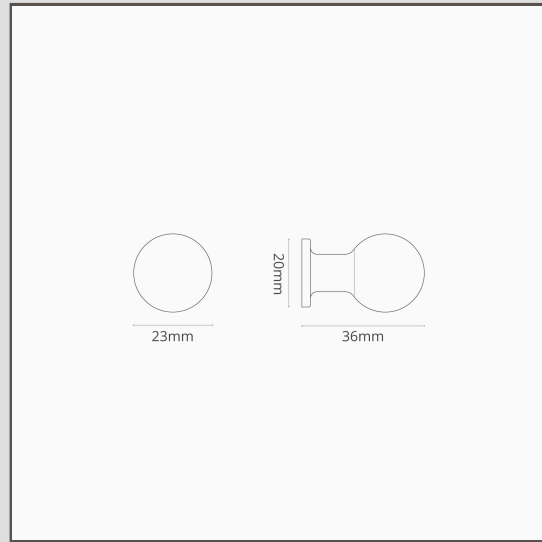

Bayswater Furniture Knob - Polished Nickel

12334

Made for both minimalistic and detailed furniture, the Bayswater Furniture Knob is a simple but sturdy design.

Use it on its own for smaller cabinets or double up for wider drawers.

- Ideal for upcycling old cabinetry
- Made from solid brass
- Pair with matching [shelf brackets](#) and [hooks](#)
- Dimensions: H23mm, W23mm, D36mm.
- Screws supplied suit a 15-20mm door. If you have thicker doors, longer screws are available on the spares pages.