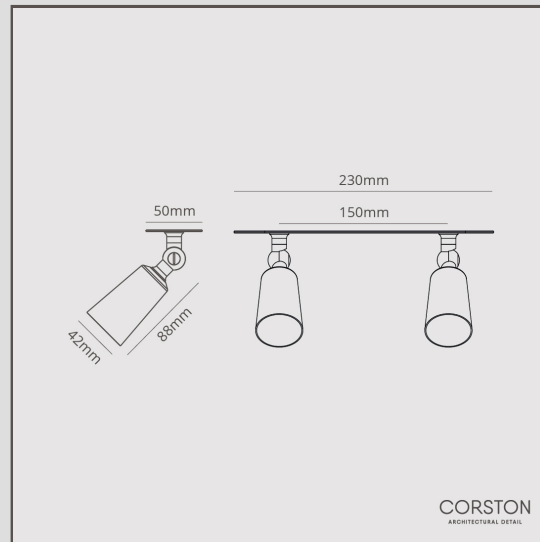

## Perryn Small Double Spotlight (35mm) - Bronze

11589

The electric connections in the Perryn Small Double Spotlight are tucked away, while a spring mechanism secures the mounting plate to a plasterboard ceiling.

Its smooth ball joint rotates 320° and tilts 180° to light up specific areas of a room.

Bronze is our boldest finish, but it isn't shiny or bright, so it has a subtle side to it too. It's a deep matt brown colour that's almost black in some lights.

- Fits two 35mm bulbs
- Also available in [50mm](#)
- Match with any of our bronze switches and sockets
- Dimensions: Shade, L88mm x Dia. 42mm; mounting plate, L230mm x W50mm
- Rated IP20 - suitable for kitchen use and in Zone 3 of bathrooms
- Cut out hole 40mm x 2, recess depth 60mm
- Fully dimmable with a suitable GU10 bulb
- Use with 2x 35mm energy saving GU10 bulbs, not included.
- Installed on a solid brass mounting plate, with four internal sprung clips to hold in place
- Only suited to installation on a plasterboard surface with sufficient void behind
- No driver required
- Cable length: 200mm