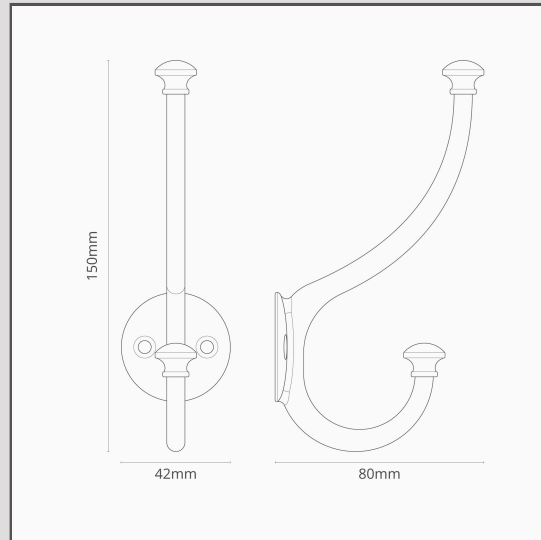

Mews Hook - Polished Nickel

11457

This hook is familiar but done right with plenty of room for your towels and winter woollies.

Use on its own or in rows for more storage space in your airing cupboard or built in wardrobe.

Polished nickel is our answer to chrome. It's a bit warmer, which we think is more versatile, so you can use it with warm or cool colour palettes.

- Comes with matching screws and fixings
- Dimensions: base diameter 42mm, height 150mm, projection from wall 80mm
- For more storage solutions pair with our [shelf brackets](#)