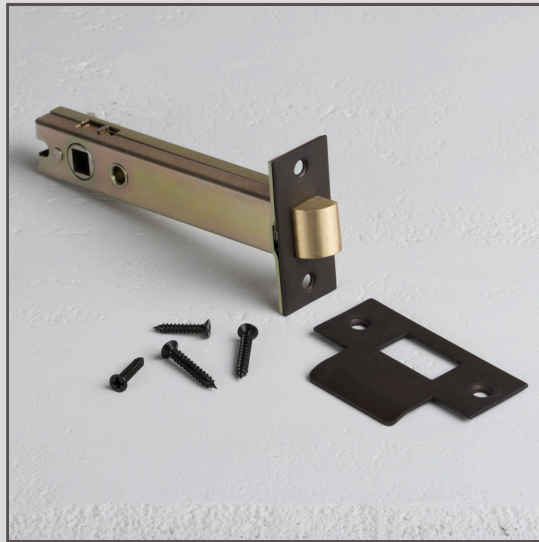

## 100mm Strong Latch - Bronze

11364

Our strong latch will keep your door tightly closed. It's engineered with strong springs, so it's ideal for use with unsprung lever door handles.

Bronze is our boldest finish, but it isn't shiny or bright, so it has a subtle side to it too. It's a deep matt brown colour that's almost black in some lights.

- Bronze-finished face plate and strike plate made from solid brass
- Use with our unsprung lever door handles
- Strong sprung
- 60mm strong latch also available
- 100mm backset
- Two-way action