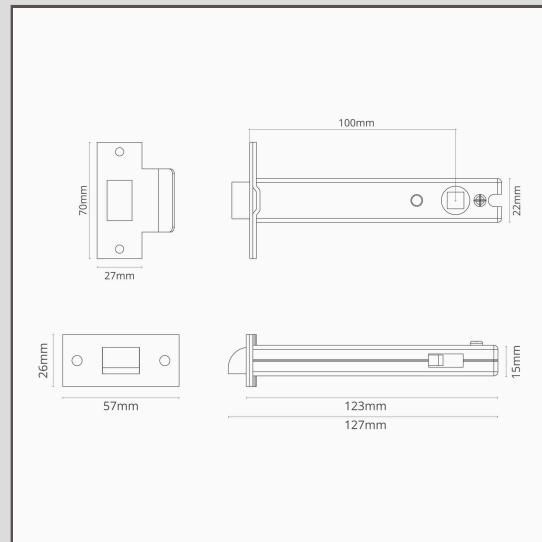

100mm Strong Latch - Bronze

11364

Our strong latch will keep your door tightly closed. It's engineered with strong springs, so it's ideal for use with unsprung lever door handles.

Bronze is our boldest finish, but it isn't shiny or bright, so it has a subtle side to it too. It's a deep matt brown colour that's almost black in some lights.

- Bronze-finished face plate and strike plate made from solid brass
- Use with our unsprung lever door handles
- Strong sprung
- 60mm strong latch also available
- 100mm backset
- Two-way action