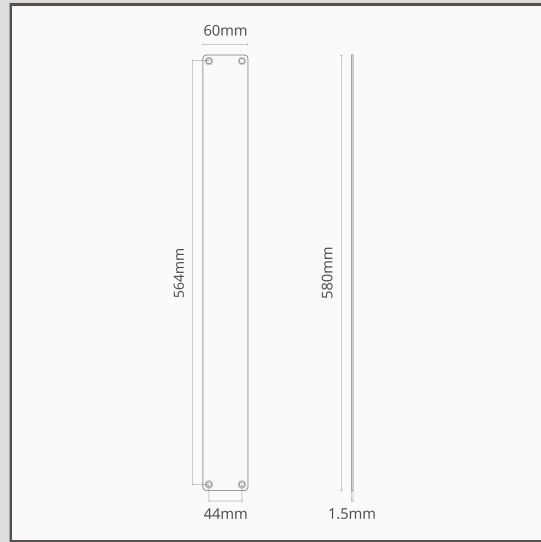

## Harper Push Plate 580mm - Bronze

11363

Made for doors that don't need handles on both sides, our push plates go perfectly with our [hardware range](#).

They'll protect your doors from finger marks and scratches while adding character to your home.