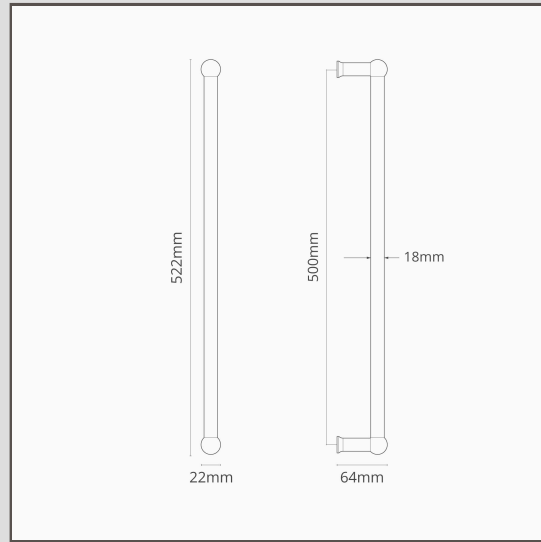

## Harper Double Pull Handle 500mm - Polished Nickel

11022

Ideal for doors that don't need sprung latches to open and close, the Harper Double Pull door handles are a simple design.

Polished nickel is our answer to chrome. It's a bit warmer, which we think is more versatile, so you can use it with warm or cool colour palettes.

- Double sided fixings for back-to-back installation
- Includes rubber washers for glass doors
- Made from solid brass
- Match with coordinating hinges, thumb turns, locks and doorstops from the [polished nickel collection](#)
- Mounting Kit included for installation on solid doors.
- Please find information for installation on our instructions page.