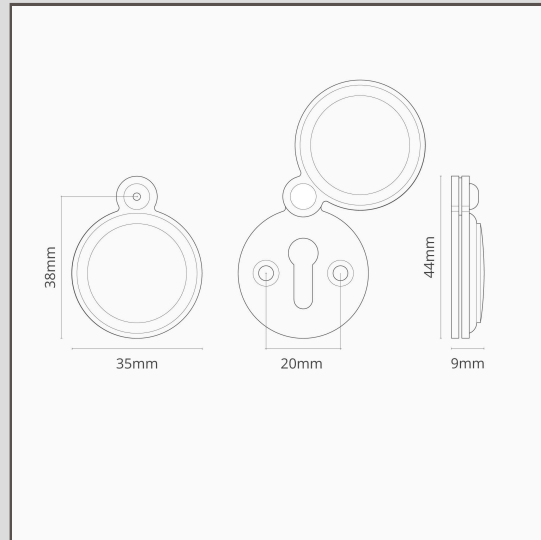

Canning Covered Key Escutcheon – Bronze

10989

Our Canning covered escutcheon will fit seamlessly over standard keyholes.

It'll help to keep draughts at bay, provide privacy and protect your door against key scratches.