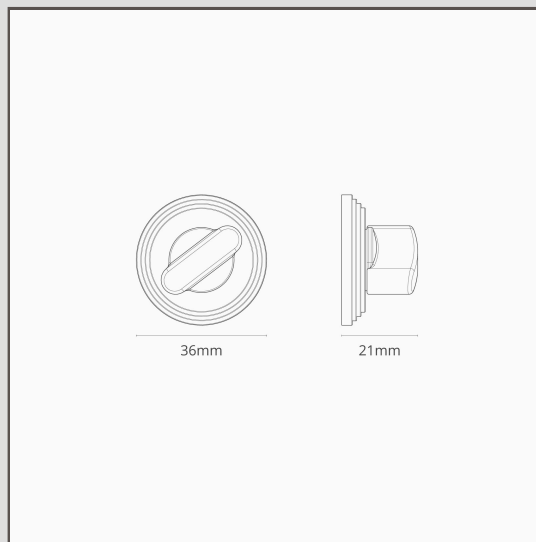

Warwick Thumbturn - Polished Nickel

10688

Secure your rooms with discreet but sturdy fittings that match every other part of your interior doors.

They're designed to match our [hardware range](#), with a coin turn fixture for the outside.

- Made from sturdy solid brass
- Comes with 5mm Mortice spindle
- Use with our locks from the [polished nickel collection](#)