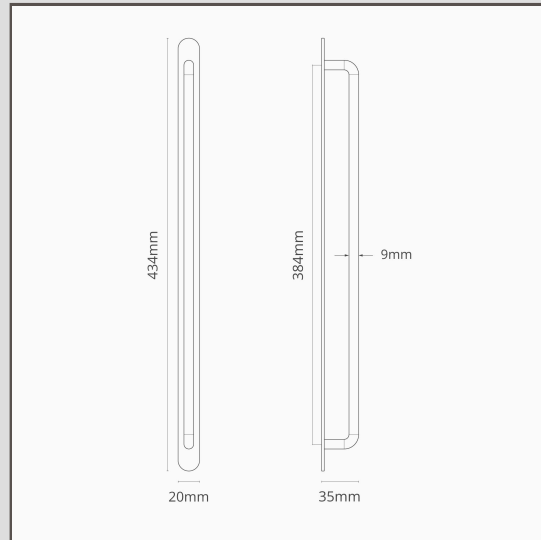

Kilburn Furniture Handle 384mm - Polished Nickel

10629

This simple design looks great on all utility cabinets and drawers.

The slimline back plate is discreet but will still protect your furniture from finger marks or scratches.

- Made from solid brass
- Pair with [hooks](#), [shelf brackets](#) and [switches](#)
- Screws supplied suit a 15-20mm door. If you have thicker doors, longer screws are available on the spares page.
- Pair with Kilburn Shelf Brackets a considered match across the home.
- 3 Piece construction
- 384mm screw spacing
- Dimensions; h33mm x w20mm x 434mm