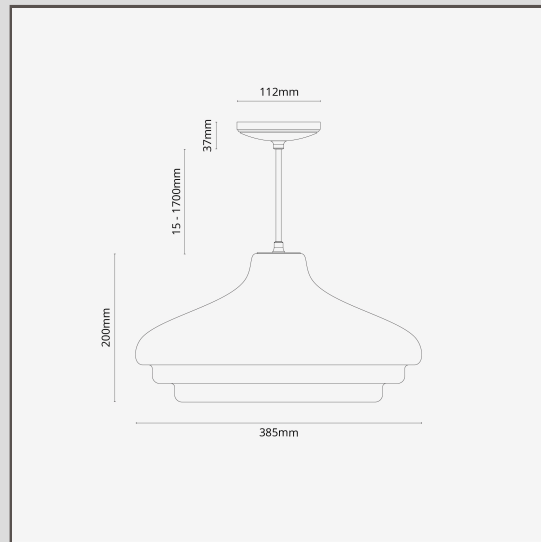

## Brookfield Large Pendant Light Opal Glass - Bronze

16657

Our Brookfield pendant has an elegantly curved, three-tiered shade and a solid brass bulb holder. It'll make a subtle statement without outshining other design features in your space.

- Hand blown glass shade. To find out more, see our FAQs below.
- Minimal solid brass ceiling rose with no visible screws
- Mounting plate with knockouts and slot system for easy installation
- Use with an E27 LED bulb
- 1.7m of braided, adjustable cable
- Dimensions: shade H200mm x W385mm; mounting rose dia. 112mm
- Class II
- Rated IP20
- Use with an energy saving E27 bulb, not included
- No driver required
- Terminal box included
- Fully dimmable (bulb dependent)