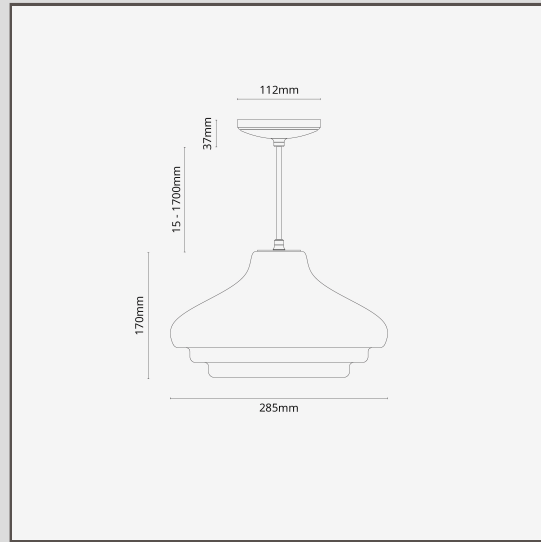

Brookfield Medium Pendant Light Opal Glass - Antique Brass

16140

Our Brookfield pendant has an elegantly curved, three-tiered shade and a solid brass bulb holder. It'll make a subtle statement without outshining other design features in your space.

- Hand blown glass shade. To find out more, see our FAQs below.
- Minimal solid brass ceiling rose with no visible screws
- Mounting plate with knockouts and slot system for easy installation
- Use with an E27 LED bulb
- 1.7m of braided, adjustable cable
- Dimensions: shade H170mm x W285mm; mounting rose dia. 112mm
- Class II
- Rated IP20
- Use with an energy saving E27 bulb, not included
- No driver required
- Terminal box included
- Fully dimmable (bulb dependent)