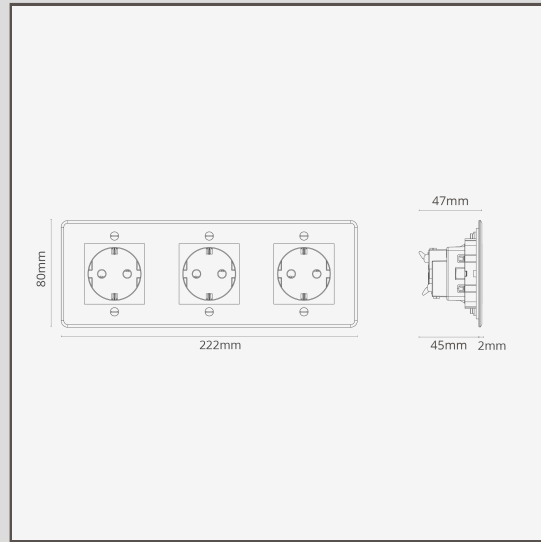

Triple 3x Schuko Module Round - Clear White

37754

This triple 3x schuko socket is just 2mm thick, so it really is pretty invisible on the wall.

We've made it from polycarbonate which is more flexible and durable than the usual acrylic

We've also used white plastic with a low-sheen, slightly textured finish for the inserts.

- Patented electrical system engineered to make our signature flush-fit design possible
- Works with paint or wallpaper
- Must be installed with our [triple back box](#)
- You'll also need our 9mm render trim for brick walls or 3mm plaster trim for skimmed plasterboard
- Use our precisely sized brick or plasterboard hole saw for easy installation
- H80mm x W222mm x D48mm
- The plate sits 1.5mm from the wall
- Secured with spring clips to allow for a screw-less finish
- Metal die-cast chassis
- Sockets rated to 16A
- 230-250V~50Hz