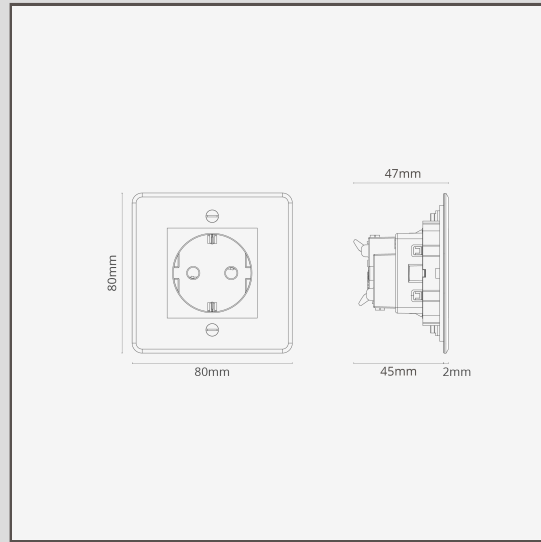

## Single Schuko Module Round - Clear White

37972

This single schuko socket is just 2mm thick, so it really is pretty invisible on the wall.

We've made it from polycarbonate which is more flexible and durable than the usual acrylic

We've also used white plastic with a low-sheen, slightly textured finish for the inserts.

- Patented electrical system engineered to make our signature flush-fit design possible
- Works with paint or wallpaper
- Must be installed with our [single back box](#)
- You'll also need our 9mm render trim for brick walls or 3mm plaster trim for skimmed plasterboard
- Use our precisely sized brick or plasterboard hole saw for easy installation
- H80mm x W80mm x D48mm
- The plate sits 1.5mm from the wall
- Secured with spring clips to allow for a screw-less finish
- Metal die-cast chassis
- Sockets rated to 16A
- 230-250V~50Hz