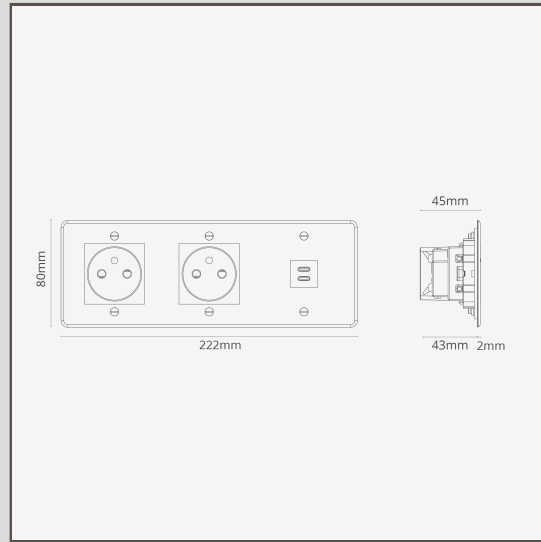

Triple USB 30W & 2x French Module Round - Clear Black

35314

This socket is just 2mm thick, so it really is pretty invisible on the wall.

We've made it from polycarbonate which is more flexible and durable than the usual acrylic

- Patented electrical system engineered to make our signature flush-fit design possible
- Works with paint or wallpaper
- Must be installed with our [triple back box](#)
- You'll also need our 9mm render trim for brick walls or 3mm plaster trim for skimmed plasterboard
- Use our precisely sized brick or plasterboard hole saw for easy installation
- H80mm x W222mm x D46mm
- The plate sits 1.5mm from the wall
- Metal die-cast chassis
- Sockets rated to 16A
- 230-250V~50Hz