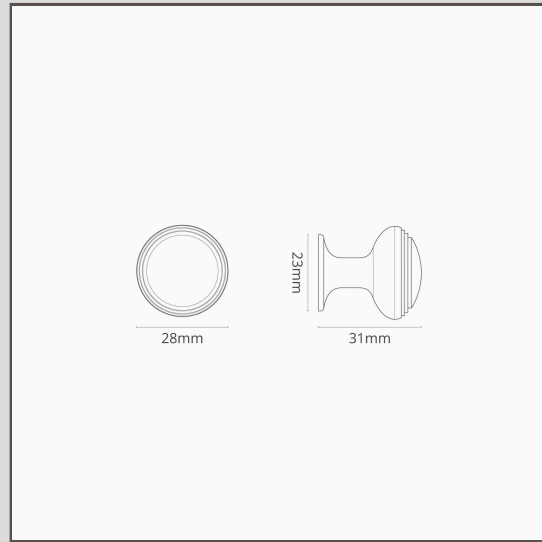

## Barlow Furniture Knob - Bronze

18202

Our timeless and tactile Barlow knob works well on kitchen cabinetry, wardrobes, and other joinery and furniture.

Use this version for smaller cupboard doors and drawers, or on designs where you want a more discreet look.

Bronze is our boldest finish, but it isn't shiny or bright, so it has a subtle side to it too. It's a deep matt brown colour that's almost black in some lights.

- Made from solid brass
- Fine reeded detailing
- Ideal for enhancing new (or updating old) cabinetry
- Pairs perfectly with our Poplar door knob
- Also available in a larger size
- Suitable for interior doors only
- The snap-off screws supplied are for doors 10mm-40mm thick