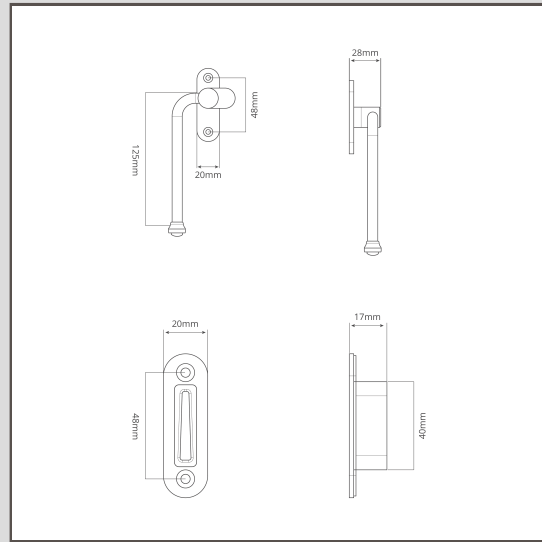

Southbank Casement Window Handle With Plate Left - Bronze

15477

We've designed our Southbank window handles for use with timber casement windows.

This version has a two-part handle mechanism with a catch that's designed to be recessed into the side of the window frame.

Bronze is our boldest finish, but it isn't shiny or bright, so it has a subtle side to it too. It's a deep matt brown colour that's almost black in some lights.

- Made from solid brass
- Left-hand variant
- Reeded end cap detail
- Sold individually
- Handle length 125mm
- M4 wood screws included