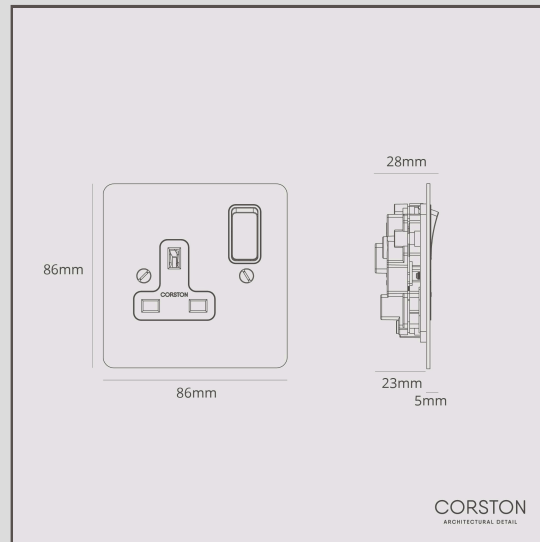

Single Socket UK - Bronze Black

18936

Corston sockets are designed to blend into a room. So we've rounded off any harsh corners and made the plate fit nicely against any wall.

The switch itself has a reassuringly sturdy click.

Bronze is our boldest finish, but it isn't shiny or bright, so it has a subtle side to it too. It's a deep matt brown colour that's almost black in some lights.

- Made from solid brass
- Designed in-house
- Solid click feel
- Match with [spotlights](#), [door handles](#) and more from the Bronze collection
- We recommend using a [35-47mm back box](#) with this switch
- Dimensions; H86mm x W86mm x D37mm
- Double Pole contacts for added safety
- Complies with BS 1363-2
- 13A 250V~
- Metal die-cast chassis