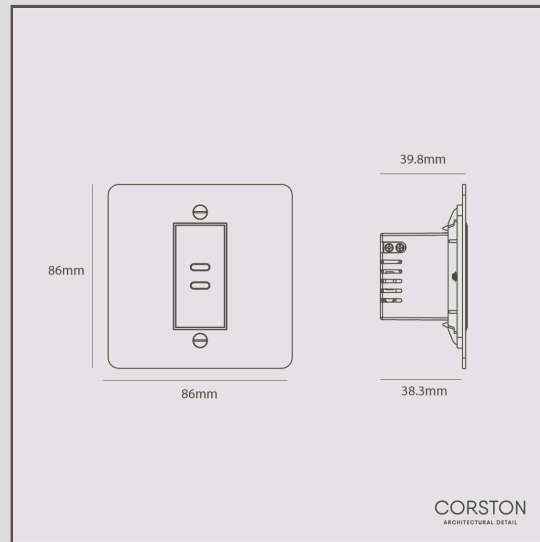

USB C+C Socket - Polished Nickel Black

12287

Charge two devices in USB C ports with this sleek fitting that sits flush against any wall.

All hardware is machined from solid brass which gives a superb level of detail and weight.

- Made from solid brass
- Designed in-house
- Match with [spotlights](#), [door handles](#) and more from the polished nickel collection
- We recommend using a [47mm back box](#)
- Dimensions; H86mm x W86mm x D35mm
- Die-cast metal module chassis
- 2 x USB C Port
- 5V 2100mA~
- Complies with BS 5733, EN 62368-1