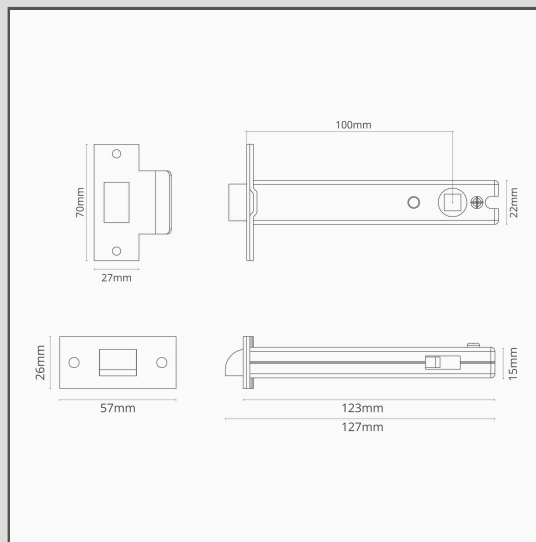

## 100mm Light Latch - Bronze

12336

Our light latch will keep your door tightly closed. It's engineered with light springs, so it's ideal for use with sprung lever door handles and unsprung door knobs.

Bronze is our boldest finish, but it isn't shiny or bright, so it has a subtle side to it too. It's a deep matt brown colour that's almost black in some lights.

- Bronze-finished face plate and strike plate made from solid brass
- Use with our sprung lever door handles and unsprung door knobs
- Light sprung
- 60mm light latch also available
- 100mm backset
- Two-way action