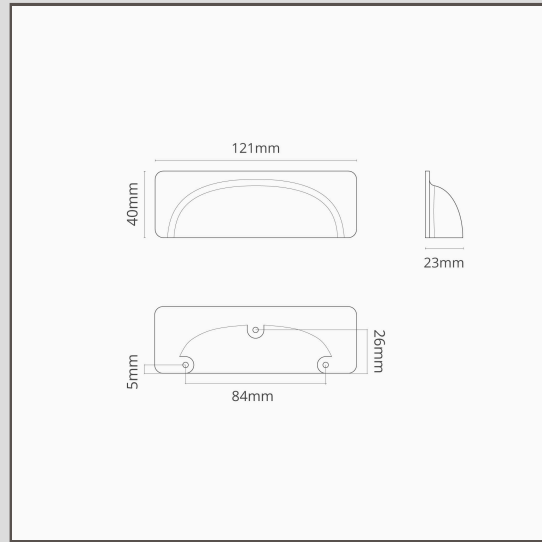

Elm Cup Handle 84mm - Bronze

15441

These traditional cup handles have a familiar feel and will sit well on both modern and contemporary style drawers and furniture doors.

Bronze is our boldest finish, but it isn't shiny or bright, so it has a subtle side to it too. It's a deep matt brown colour that's almost black in some lights.

- Screwless design
- Made from solid brass
- Comes with M4x snap off screws to fit 12-20mm drawers and doors. You can buy longer snap off screws from our [spares page](#)
- Match with [hooks](#), [shelf brackets](#) and [switches](#)
- Dimensions: Length 121mm x Width 40mm x Depth 23mm
- 84mm screw spacing
- M4 Snap off Screws supplied to install on 18-20mm drawers and doors. Longer Snap off Screws are available on the spares page [here](#).