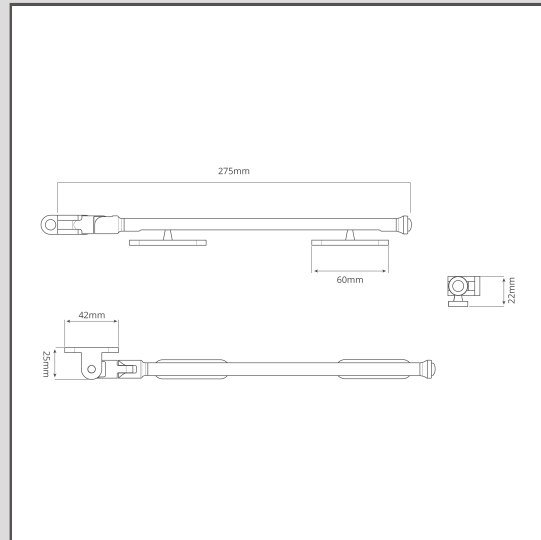

Southbank Casement Window Stay 275mm - Polished Nickel

18504

We've designed our Southbank window stay for use with timber casement windows.

It's an essential fixture that'll hold an open window in place and keep a closed one securely shut from the inside.

Polished nickel is our answer to chrome. It's a bit warmer, which we think is more versatile, so you can use it with warm or cool colour palettes.

- Made from solid brass
- Groove detail on the underside for ease of use
- Reeded end cap detail
- Sold individually
- Dimensions: L275mm x H24mm; bar width 10mm
- M4 wood screws included