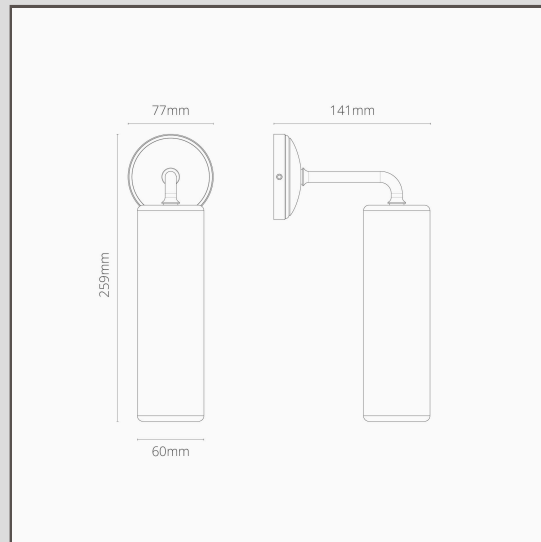

Claremont Small Wall Light Fine Porcelain - Bronze

10653

The streamlined silhouette of Claremont looks great in both classic and contemporary homes. Use on either side of a bathroom mirror, or to illuminate artwork or architectural features.

- Solid brass body
- Fits a standard G9 bulb
- Suitable for outdoor use
- Designed and engineered in the UK
- Match with any of our Bronze spotlights, switches and sockets
- Dimensions: L259mm x Dia. 63mm; mounting rose dia. 77mm.
- Fully dimmable with a suitable G9 bulb
- Rated IP44 - suitable for outdoor use and in zone 2 of bathrooms
- Use with 18mm energy saving G9 bulbs, not included
- No driver required
- Comes with WAGO connectors for quick and easy wiring and testing