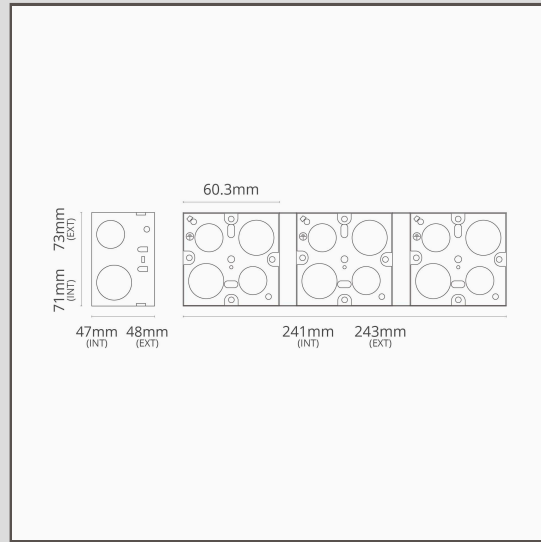

### 3x Single Metal Back Box 47mm

16690

Metal back boxes are required to achieve the close flush fit of Corston Bedside Plates. The extra depth gives space for wiring modules, toggles and dimmers.

- Galvanised metal back box
- Single size, 47mm deep