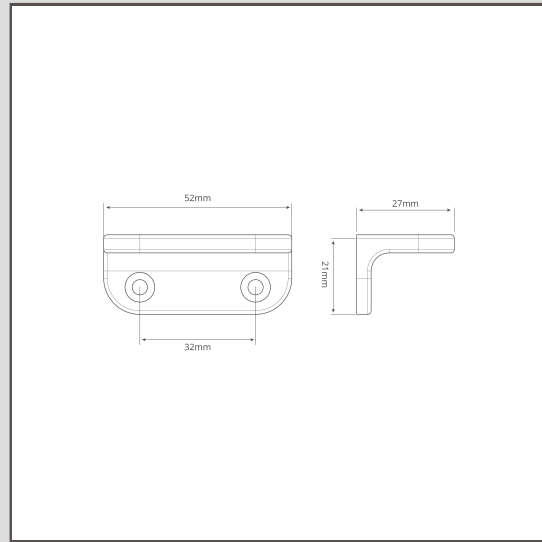

Belmont Single Sash Window Lift - Bronze

19998

Our Belmont window lift is designed for use with timber sash windows.

It's a simple design that offers an easy way to raise and lower the bottom section of the window.

Bronze is our boldest finish, but it isn't shiny or bright, so it has a subtle side to it too. It's a deep matt brown colour that's almost black in some lights.

- Made from solid brass
- Sold individually
- Dimensions: H22mm x D36mm x W52mm
- M4 wood screws included