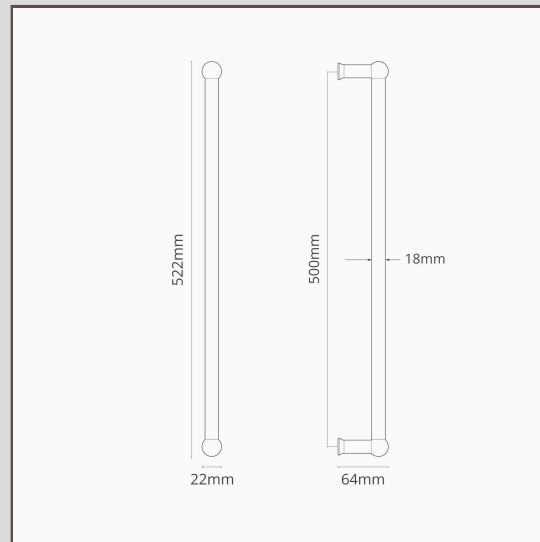

Harper Single Pull Handle 500mm - Antique Brass

13771

Ideal for doors that don't need sprung latches to open and close, the Harper Single Pull door handle is a simple design.

Antique brass is what's called a 'living' finish because it reacts to the air and moisture around it, causing it to darken (especially in the areas you touch most). We've given it a head start by ageing it by hand, so it has that antique look right out the box.

- Comes with threaded nuts designed for use on wooden doors
- Made from solid brass
- Match with coordinating hinges, thumb turns, locks and doorstops from the [Antique Brass collection](#)
- Antique Brass takes 1-3 months to darken and mature. The product in this picture is one month old.
- Mounting Kit included for installation on wooden doors.
- 8mm Allen Key required for installation.
- Please find information for installation on our instructions page.