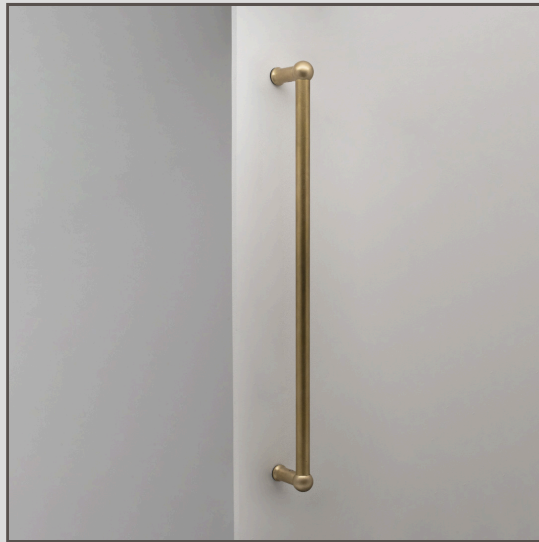

Harper Single Pull Handle 500mm - Antique Brass

13771

Ideal for doors that don't need sprung latches to open and close, the Harper Single Pull door handle is a simple design.

Antique brass is what's called a 'living' finish because it reacts to the air and moisture around it, causing it to darken (especially in the areas you touch most). We've given it a head start by ageing it by hand, so it has that antique look right out the box.

- Comes with threaded nuts designed for use on wooden doors
- Made from solid brass
- Match with coordinating hinges, thumb turns, locks and doorstops from the [Antique Brass collection](#)
- Antique Brass takes 1-3 months to darken and mature. The product in this picture is one month old.
- Mounting Kit included for installation on wooden doors.
- 8mm Allen Key required for installation.
- Please find information for installation on our instructions page.