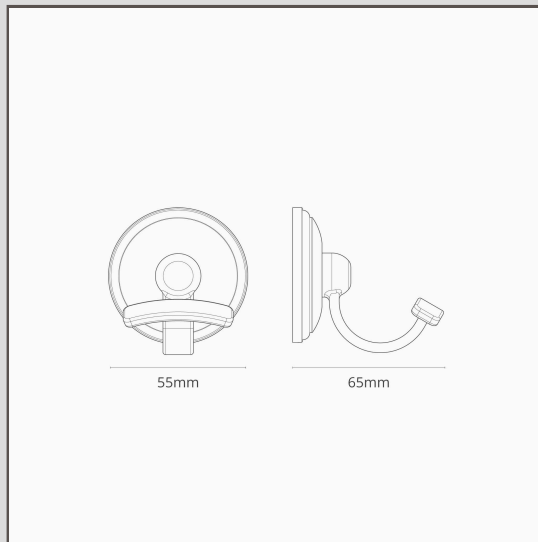

Portland Hook - Bronze

18037

Inspired by Belgian architecture, this hook will add character to your home.

Its deep neck means there's plenty space to hang your towels and dressing gowns.

Bronze is our boldest finish, but it isn't shiny or bright, so it has a subtle side to it too. It's a deep matt brown colour that's almost black in some lights.

- Comes with matching screws and fixings
- Dimensions: base diameter 55mm, projection from wall 65mm
- For more storage solutions pair with our Bronze [shelf brackets](#)