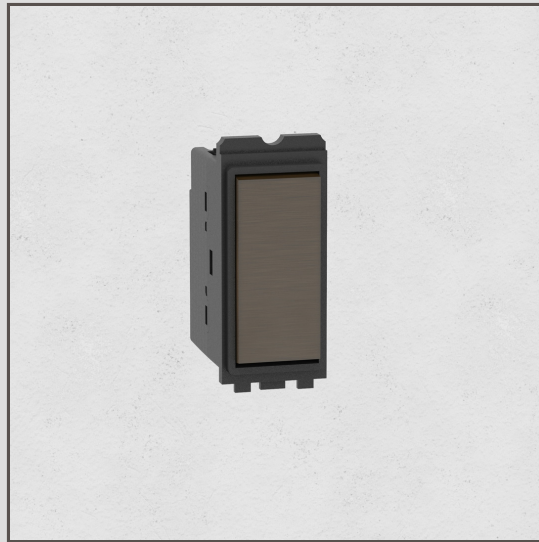

Centre Retractive Rocker Switch - Bronze Black

19564

Using our switch components, you can create any combination of plate and switch that you need.

This Bronze-finished centre-retractive rocker switch is made from solid brass to create perfectly crisp edges.

A centre-retractive switch flicks back to the centre 'off' position when you let go. You can use it for things like electronic blinds and to dim lights.

Bronze is our boldest finish, but it isn't shiny or bright, so it has a subtle side to it too. It's a deep matt brown colour that's almost black in some lights.

- Works with either our solid brass switch plates in the Bronze finish or our Clear Black plates
- In-line dimmer module needed to dim lights
- Switches Rated to 16A
- 230-250V ~ 50Hz
- Complies with BS EN 60669-1
- In line dimmer must be located remotely