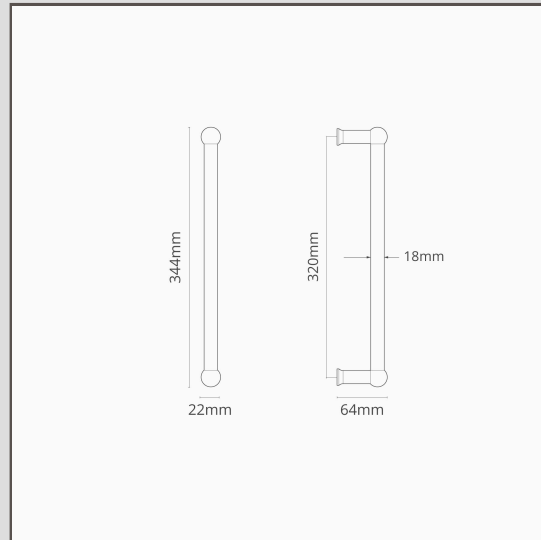

Harper Single Pull Handle 320mm - Bronze

15383

Ideal for doors that don't need sprung latches to open and close, the Harper Single Pull door handle is a simple design.

Bronze is our boldest finish, but it isn't shiny or bright, so it has a subtle side to it too. It's a deep matt brown colour that's almost black in some lights.

- Comes with threaded nuts designed for use on wooden doors
- Made from solid brass
- Match with coordinating hinges, thumb turns, locks and doorstops from the [Bronze collection](#)
- Mounting Kit included for installation on wooden doors.
- 8mm Allen Key required for installation.
- Please find information for installation on our [instructions page](#).