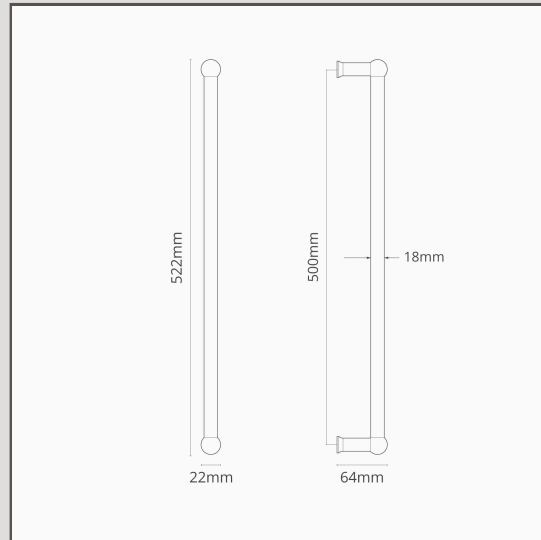

## Harper Single Pull Handle 500mm - Polished Nickel

16662

Ideal for doors that don't need sprung latches to open and close, the Harper Single Pull door handle is a simple design.

Polished nickel is our answer to chrome. It's a bit warmer, which we think is more versatile, so you can use it with warm or cool colour palettes.

- Comes with threaded nuts designed for use on wooden doors
- Made from solid brass
- Match with coordinating hinges, thumb turns, locks and doorstops from the [Polished nickel collection](#)
- Mounting Kit included for installation on wooden doors.
- 8mm Allen Key required for installation.
- Please find information for installation on our instructions page.