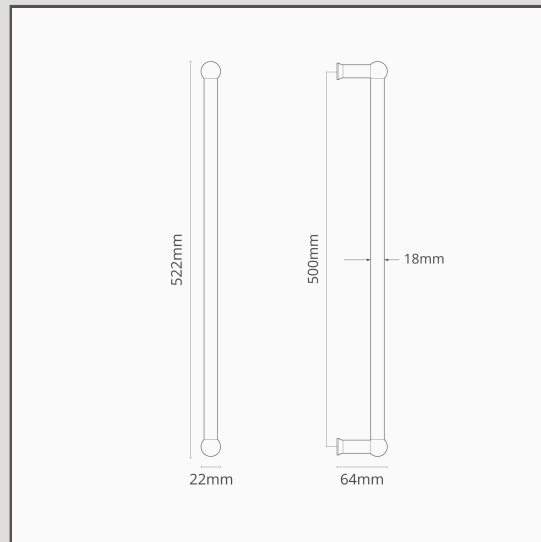

Harper Single Pull Handle 500mm - Bronze

15226

Ideal for doors that don't need sprung latches to open and close, the Harper Single Pull door handle is a simple design.

Bronze is our boldest finish, but it isn't shiny or bright, so it has a subtle side to it too. It's a deep matt brown colour that's almost black in some lights.

- Comes with threaded nuts designed for use on wooden doors
- Made from solid brass
- Match with coordinating hinges, thumb turns, locks and doorstops from the [Bronze collection](#)
- Mounting Kit included for installation on wooden doors.
- 8mm Allen Key required for installation.
- Please find information for installation on our [instructions page](#).