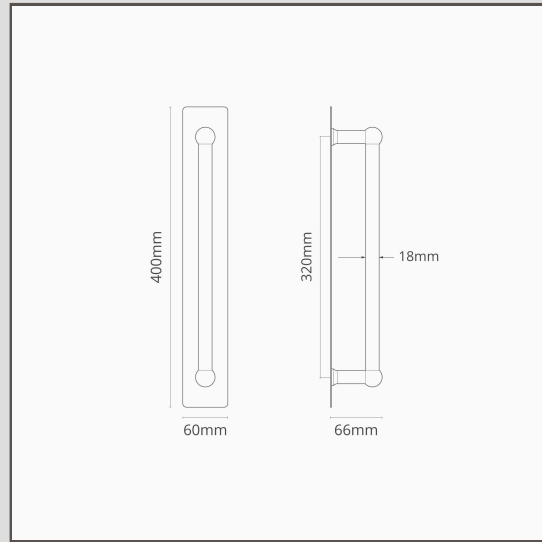

Harper Single Pull Handle with Plate 320mm - Bronze

15653

Ideal for doors that don't need sprung latches to open and close, the Harper Single Pull door handle is a simple design.

The backing plates will protect your doors from finger marks and scuffs.