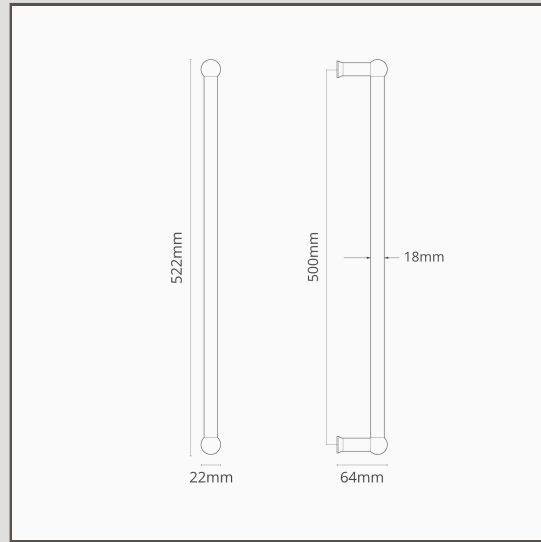

Harper Double Pull Handle 500mm - Polished Nickel

11022

Ideal for doors that don't need sprung latches to open and close, the Harper Double Pull door handles are a simple design.

Polished nickel is our answer to chrome. It's a bit warmer, which we think is more versatile, so you can use it with warm or cool colour palettes.

- Double sided fixings for back-to-back installation
- Includes rubber washers for glass doors
- Made from solid brass
- Match with coordinating hinges, thumb turns, locks and doorstops from the [Polished nickel collection](#)
- Mounting Kit included for installation on solid doors.
- Please find information for installation on our instructions page.