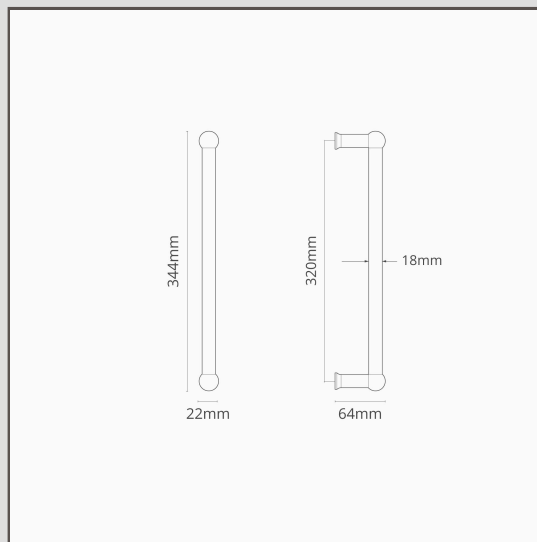

## Harper Double Pull Handle 320mm - Bronze

14093

Ideal for doors that don't need sprung latches to open and close, the Harper Double Pull door handles are a simple design.

Bronze is our boldest finish, but it isn't shiny or bright, so it has a subtle side to it too. It's a deep matt brown colour that's almost black in some lights.

- Double sided fixings for back-to-back installation
- Includes rubber washers for glass doors
- Made from solid brass
- Match with coordinating hinges, thumb turns, locks and doorstops from the [Bronze collection](#)
- Mounting Kit included for installation on solid doors.
- Please find information for installation on our [instructions page](#).