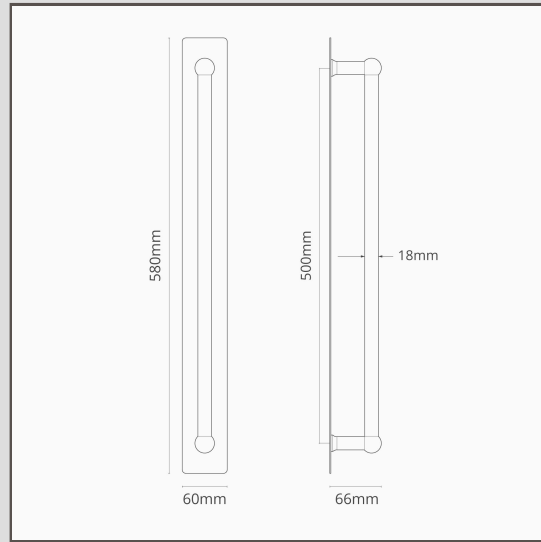

## Harper Double Pull Handle with Plate 500mm - Bronze

12066

Ideal for doors that don't need sprung latches to open and close, the Harper Double Pull door handles are a simple design.

The backing plates will protect your doors from finger marks and scuffs.