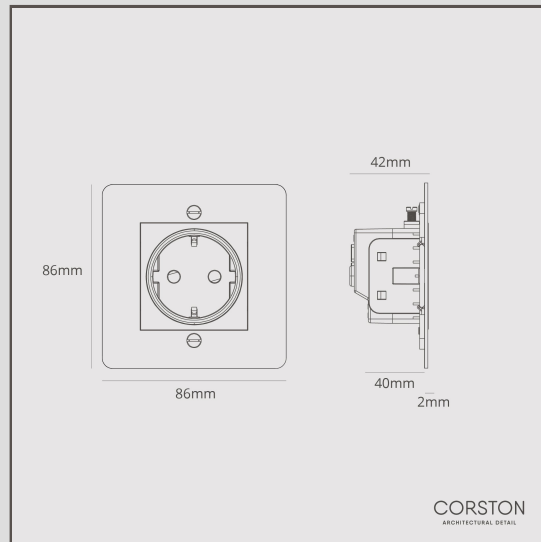

Schuko Socket - Bronze Black

12363

Use this Shuko Socket for any European plugs or connections.

All hardware is machined from solid brass which gives a superb level of detail and weight.

Bronze is our boldest finish, but it isn't shiny or bright, so it has a subtle side to it too. It's a deep matt brown colour that's almost black in some lights.

- Made from solid brass
- Designed in-house
- Match with [spotlights](#), [door handles](#) and more from the Bronze collection
- We recommend using a [35-47mm back box](#)
- Dimensions; H86mm x W86mm x D40mm
- Die-cast metal module chassis
- 16A 250V~
- Complies with DIN0620