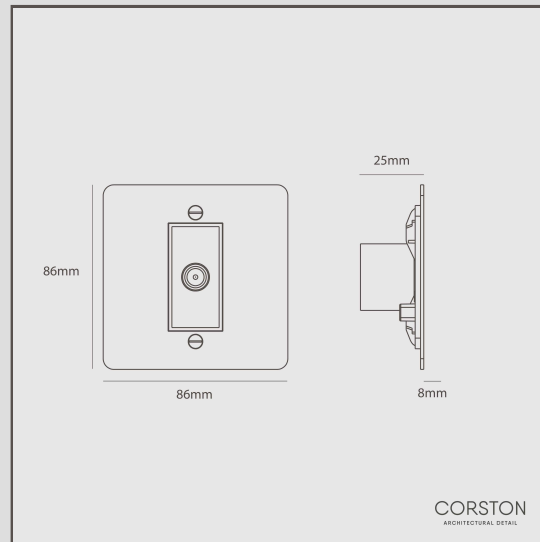

TV Outlet Socket - Polished Nickel Black

17264

This TV Outlet Socket lets you connect your Coaxial cable which is often used for TV connections.

All hardware is machined from solid brass which gives a superb level of detail and weight.

- Made from solid brass
- Designed in-house
- Match with [spotlights](#), [door handles](#) and more from the polished nickel collection
- We recommend using a [35-47mm back box](#)
- Dimensions; H86mm x W86mm x D36mm
- Die-cast metal module chassis