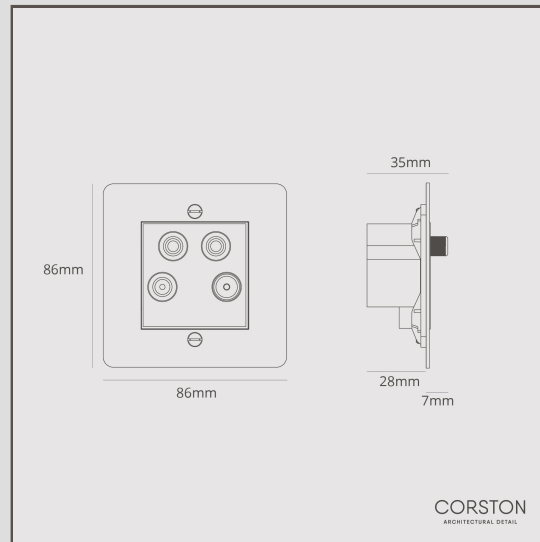

Aerial Socket - Bronze Black

16103

Neatly group two satellite connections, TV and FM aerials with this convenient Ariel Socket.

All hardware is machined from solid brass which gives a superb level of detail and weight.

Bronze is our boldest finish, but it isn't shiny or bright, so it has a subtle side to it too. It's a deep matt brown colour that's almost black in some lights.

- Made from solid brass
- Designed in-house
- Match with [spotlights](#), [door handles](#) and more from the Bronze collection
- We recommend using a [35-47mm back box](#)
- Dimensions; H86mm x W86mm x D36mm
- Die-cast metal module chassis