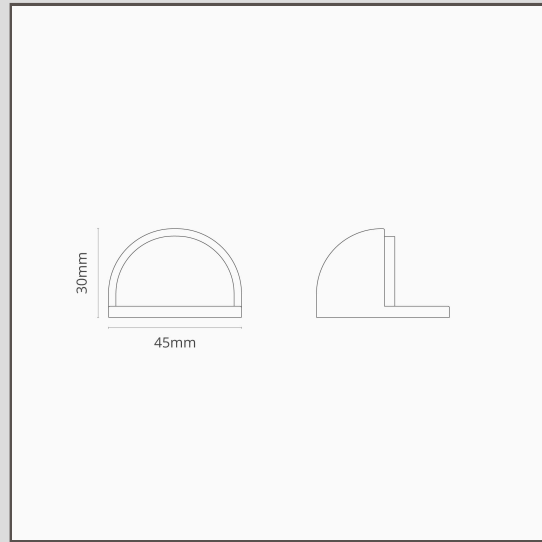

Clifton Half Moon Door Stop - Polished Nickel

19055

Protect your walls, skirtings and doors with the crescent shaped Half Moon Door Stop.

Made from solid brass, the softer plate will gently stop your door from banging into any surrounding furniture.