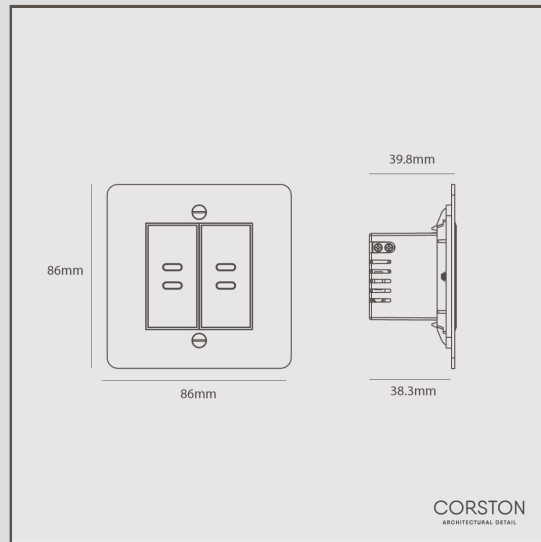

2x USB C+C Socket - Polished Nickel Black

13140

Charge your devices from four USB C ports with this sleek fitting that sits flush against any wall.

All hardware is machined from solid brass which gives a superb level of detail and weight.

- Made from solid brass
- Designed in-house
- Match with [spotlights](#), [door handles](#) and more from the polished nickel collection
- We recommend using a [47mm back box](#)
- Dimensions; H86mm x W86mm x D35mm
- Die-cast metal module chassis
- 4 x USB C Port
- 5V 2100mA~
- Complies with BS 5733, EN 62368-1