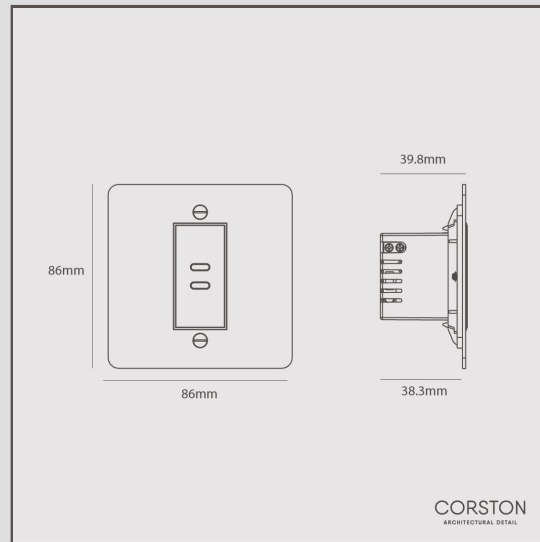

## USB C+C Socket - Polished Nickel Black

12287

Charge two devices in USB C ports with this sleek fitting that sits flush against any wall.

All hardware is machined from solid brass which gives a superb level of detail and weight.

- Made from solid brass
- Designed in-house
- Match with [spotlights](#), [door handles](#) and more from the polished nickel collection
- We recommend using a [47mm back box](#)
- Dimensions; H86mm x W86mm x D35mm
- Die-cast metal module chassis
- 2 x USB C Port
- 5V 2100mA~
- Complies with BS 5733, EN 62368-1