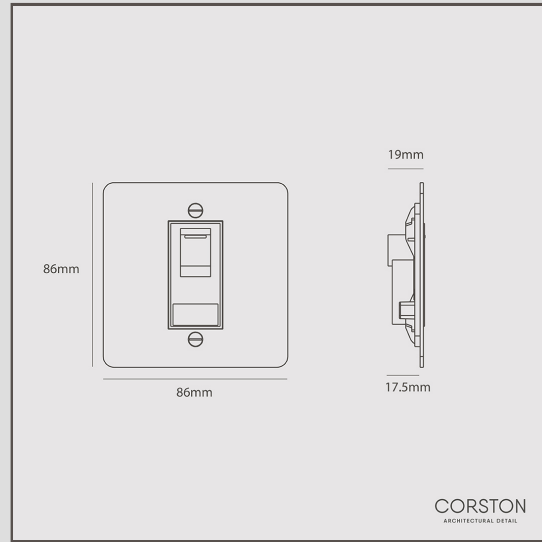

BT Master Socket - Bronze Black

10184

Connect your landline via our BT Master Socket. Use with the [BT Slave Socket](#) to connect other phones around your home.

All hardware is machined from solid brass which gives a superb level of detail and weight.

Bronze is our boldest finish, but it isn't shiny or bright, so it has a subtle side to it too. It's a deep matt brown colour that's almost black in some lights.

- Made from solid brass
- Designed in-house
- Match with [spotlights](#), [door handles](#) and more from the bronze collection
- We recommend using a [35-47mm mounting box](#)
- Dimensions; H86mm x W86mm x D27mm
- Die-cast metal module chassis