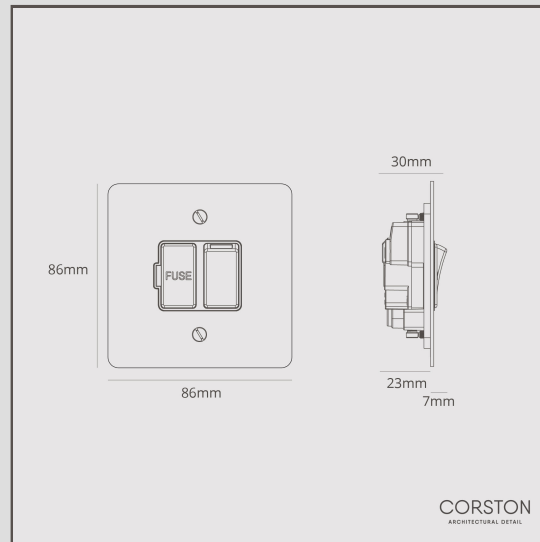

Switched Fused Spur (FCU) - Polished Nickel White

10537

Connect your washing machine, fridge, freezer, dishwasher or any other permanent appliances with this Switched Fused Spur.

It can be easily matched with all your other kitchen switches.

- Made from solid brass
- Designed in-house
- Match with [spotlights](#), [door handles](#) and more from the polished nickel collection
- We recommend using a [35-47mm back box](#) with this switch
- Dimensions; H86mm x W86mm x D26mm
- Die-cast metal chassis
- 13A 250V~
- Complies with BS 1363