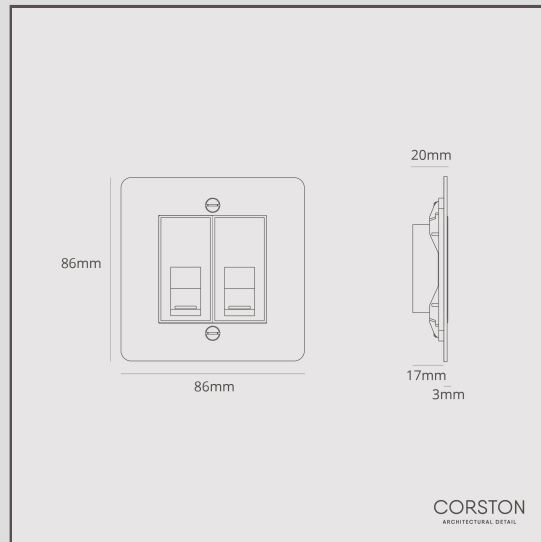

2x CAT6 Socket - Bronze Black

16750

Connect two Ethernet cables through this double CAT6 Socket for fast internet speeds.

All hardware is machined from solid brass which gives a superb level of detail and weight.

Bronze is our boldest finish, but it isn't shiny or bright, so it has a subtle side to it too. It's a deep matt brown colour that's almost black in some lights.

- Made from solid brass
- Designed in-house
- Match with [spotlights](#), [door handles](#) and more from the Bronze collection
- We recommend using a [35-47mm back box](#)
- Dimensions; H86mm x W86mm x D20mm
- Die-cast metal module chassis