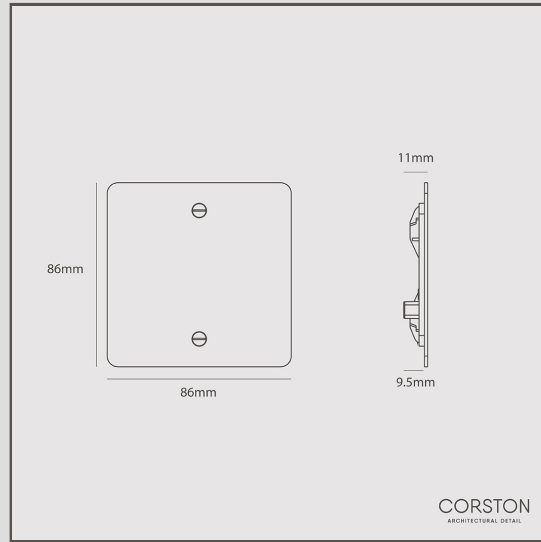

1G Blank Plate - Bronze

15142

During most projects there'll be a time when a junction box is needed. Using the Corston blank plate means you can continue to coordinate your chosen finish throughout your home. All hardware is machined from solid brass which gives a superb level of detail and weight.

Bronze is our boldest finish, but it isn't shiny or bright, so it has a subtle side to it too. It's a deep matt brown colour that's almost black in some lights.

- Made from solid brass
- Designed in-house
- Match with [spotlights](#), [door handles](#) and more from the Bronze collection
- We recommend using a [35-47mm mounting box](#)
- Dimensions; H86mm x W86mm x D20mm
- Die Cast Metal Chassis